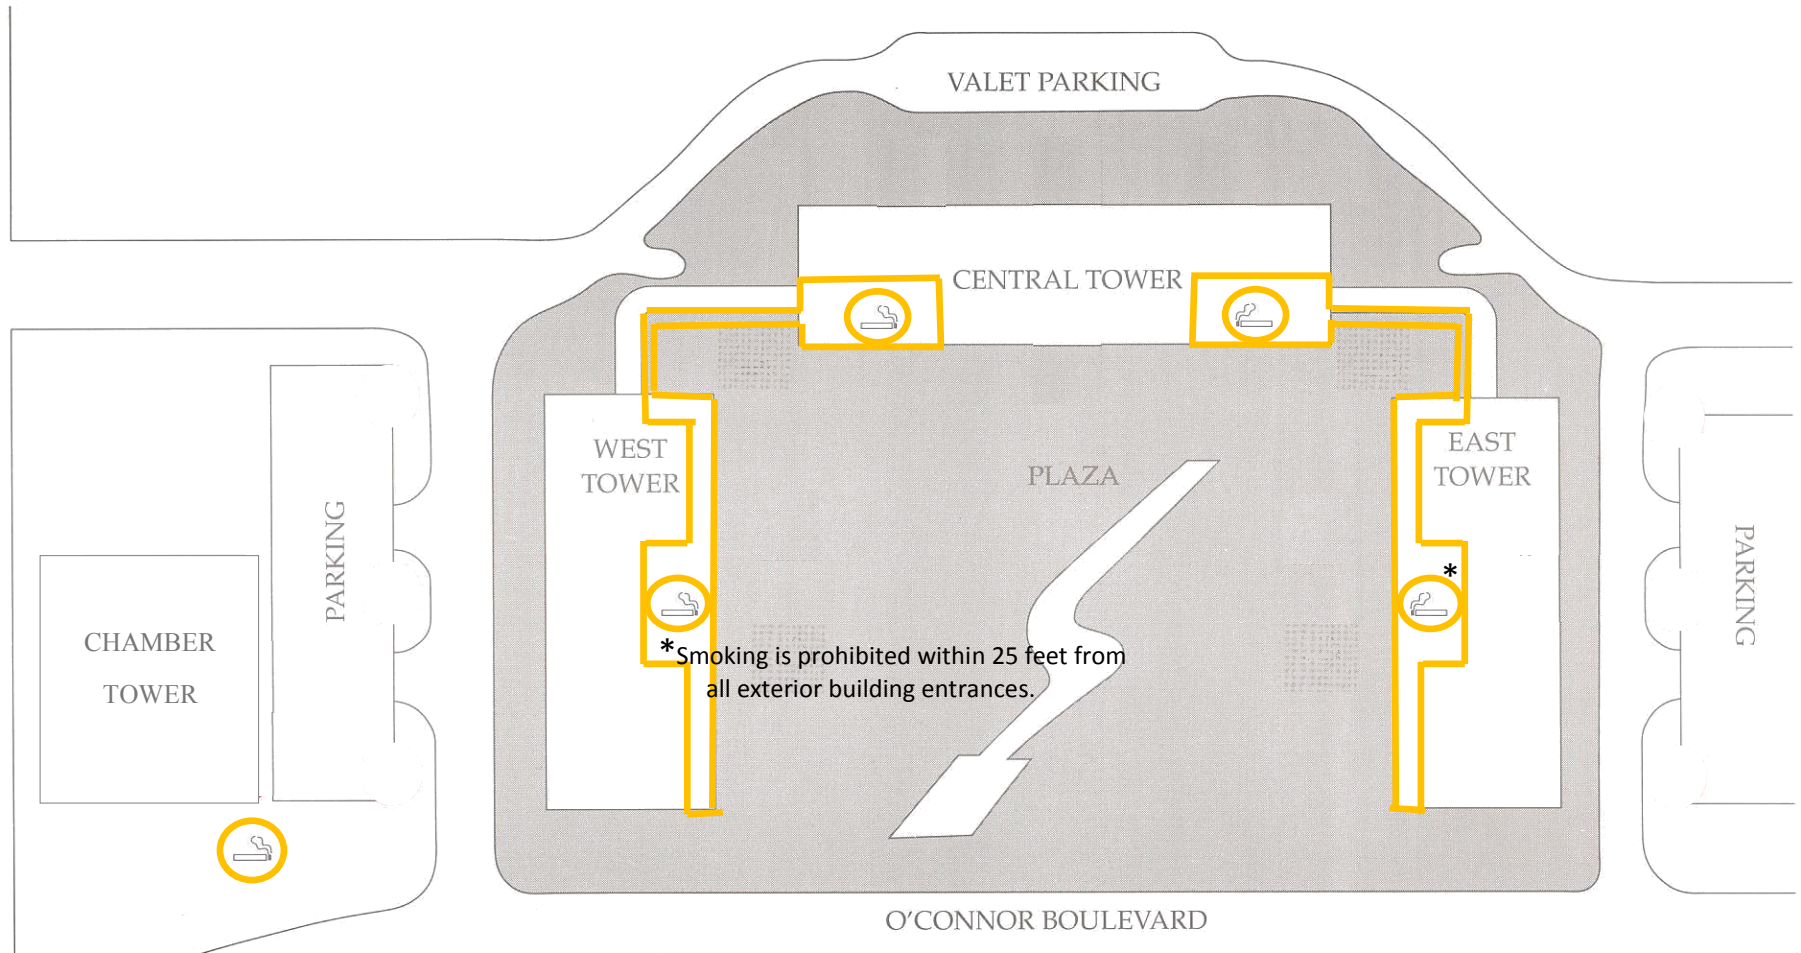

DESIGNATED SMOKING AREAS

 Designated Smoking Areas

The Towers at Williams Square Smoking Policy:

The common areas within Williams Square are smoke-free. This includes lobbies, garage lobbies, hallways, restrooms, elevators, fire stairwells, dock areas.

The Plaza is a city of Irving Public Park and is now deemed a non-smoking area.

*Smoking is prohibited within 25 feet from all exterior building entrances.

Smoking is allowed in designated exterior locations only. .